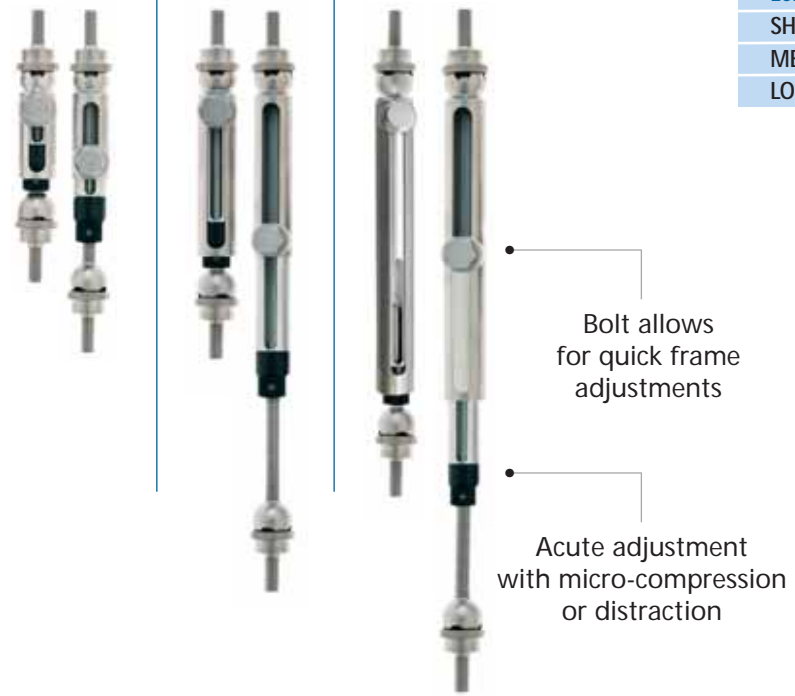

## New TL-Rapid Struts Provide Quick Solutions

- Quicker and easier frame assembly
- Acute adjustment with micro-compression or distraction
- Lockable universal hinge on both ends of strut

*TrueLok is Simple  
TrueLok is Stable  
TrueLok is Versatile*

Short Range	Medium Range	Long Range
70 - 104mm	98 - 188mm	163 - 300mm

Struts are available in three sizes:	
Length	Part #
SHORT	50-10170
MEDIUM	50-10180
LONG	50-10190

Manufactured by:  
 ORTHOFIX Srl  
 Via Delle Nazioni 9  
 37012 Bussolengo (Verona)  
 Italy